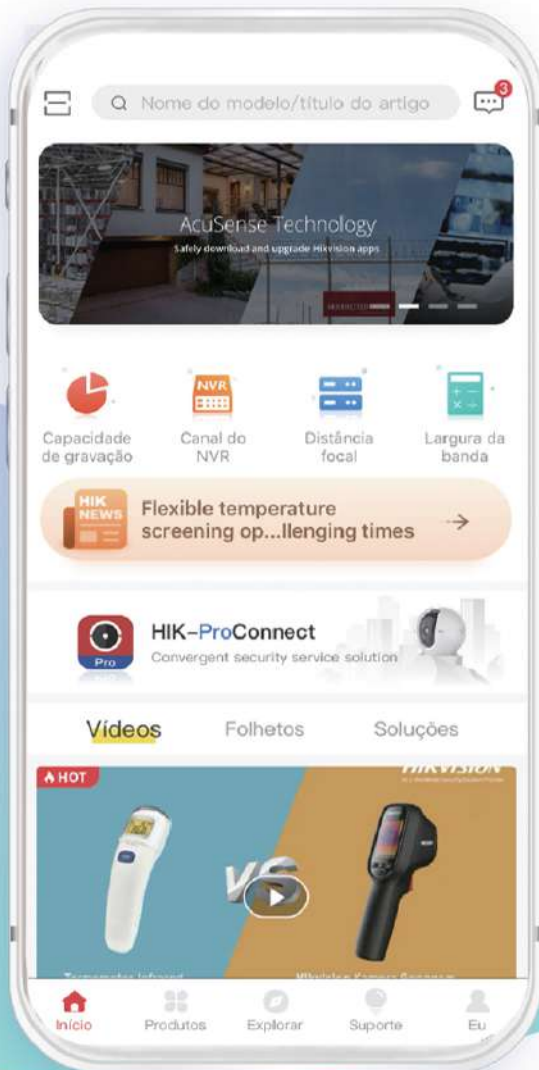

HIKVISION®

See Far Go Further

Hik-ePartner

App Konfigurasi yang Tangkas untuk Member Installer

Pemilih produk yang tangkas.

Instalasi mudah dengan video dan panduan manual.

Promosi penjualan yang terbaru dilengkapi notifikasi.

Bergabunglah di Program Loyalti Installer kami.